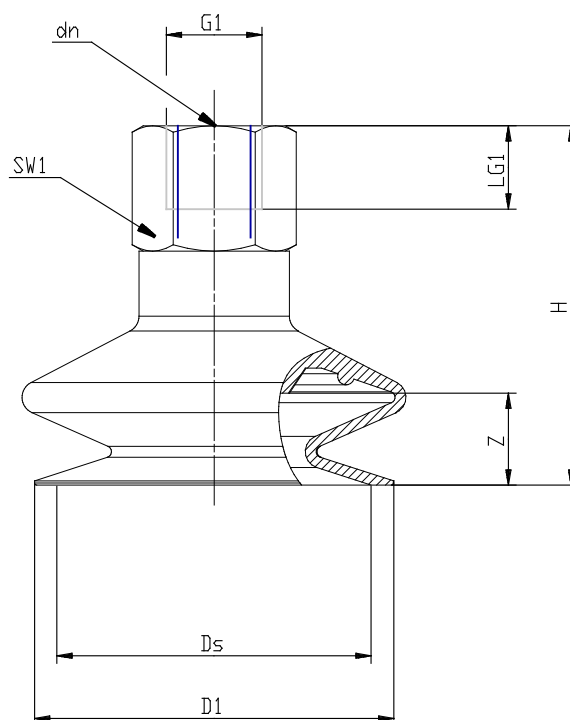

Series VTCL bellows suction pads - Series VTCL (1,5 folds)

Product code: VTCL-250S-1/8F

Datasheet creation date: 10/03/2025 12:24

Check the most updated document online [click here](#)

TECHNICAL DATA

Series	VTCL
Materials	S = Silicone
Thread size (mm)	G1/8
Thread type	F = female

Series VTCL bellows suction pads - Series VTCL (1,5 folds)

Product code: VTCL-250S-1/8F

DIMENSIONS

D1 (mm)	23.7
DN (mm)	3.5
DS (mm)	22.5
G1	G1/8 F
H (mm)	35.0
LG1 (mm)	8.5
SW1 (mm)	14
Z (mm)	12.0
Suction pad	VTCL-250*
Nipple	NPV-R-1/8-F