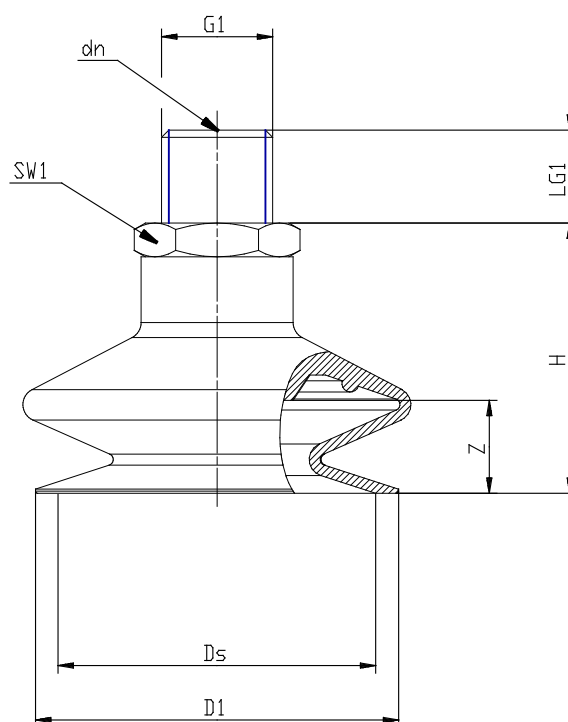

## Series VTCL bellows suction pads - Series VTCL (1,5 folds)

Product code: VTCL-250S-1/8M

Datasheet creation date: 10/03/2025 12:24

Check the most updated document online [click here](#)

### TECHNICAL DATA

<b>Series</b>	VTCL
<b>Materials</b>	S = Silicone
<b>Thread size (mm)</b>	G1/8
<b>Thread type</b>	M = male

## Series VTCL bellows suction pads - Series VTCL (1,5 folds)

Product code: VTCL-250S-1/8M

### DIMENSIONS

<b>D1 (mm)</b>	23.7
<b>DN (mm)</b>	3.5
<b>DS (mm)</b>	22.5
<b>G1</b>	G1/8 M
<b>H (mm)</b>	29.0
<b>LG1 (mm)</b>	7.5
<b>SW1 (mm)</b>	14
<b>Z (mm)</b>	12.0
<b>Suction pad</b>	VTCL-250*
<b>Nipple</b>	NPV-R-1/8-M