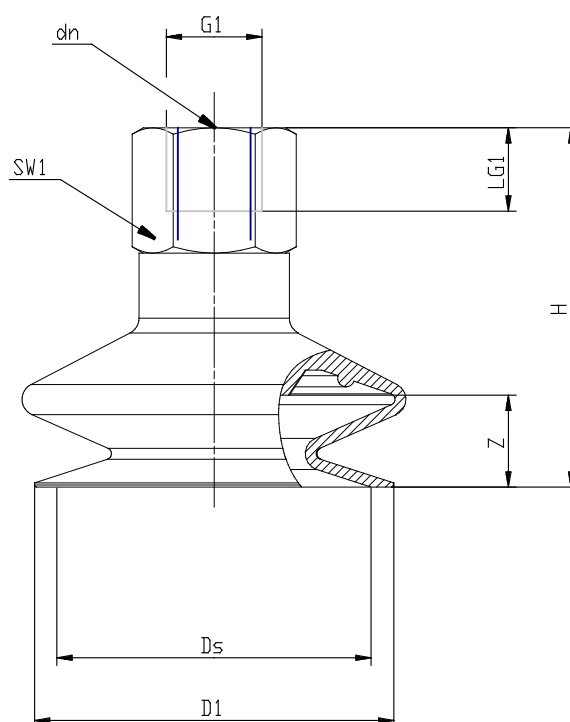

Series VTCL bellows suction pads - Series VTCL (1,5 folds)

Product code: VTCL-330N-1/4F

Datasheet creation date: 10/03/2025 12:23

Check the most updated document online [click here](#)

TECHNICAL DATA

Series	VTCL
Materials	N = NBR
Thread size (mm)	G1/4
Thread type	F = female

Series VTCL bellows suction pads - Series VTCL (1,5 folds)

Product code: VTCL-330N-1/4F

DIMENSIONS

D1 (mm)	33.0
DN (mm)	4.4
DS (mm)	30.0
G1	G1/4 F
H (mm)	42.0
LG1 (mm)	12.0
SW1 (mm)	17
Z (mm)	12.0
Suction pad	VTCL-330*
Nipple	NPV-S-1/4-F