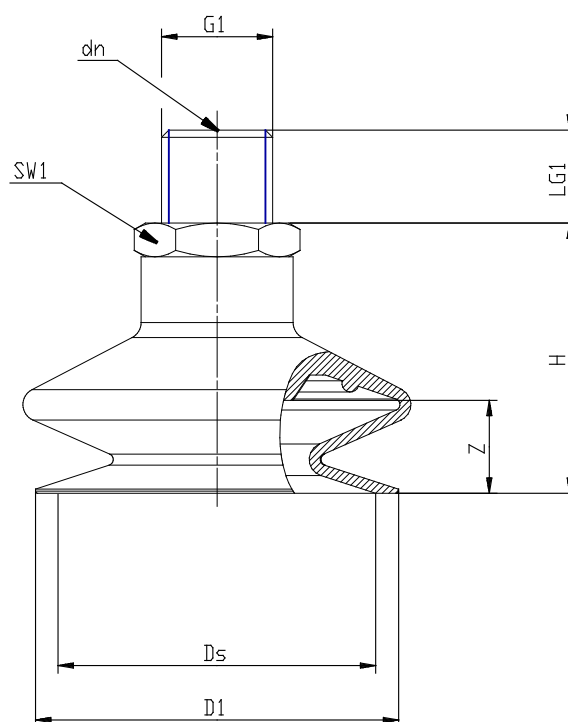

Series VTCL bellows suction pads - Series VTCL (1,5 folds)

Product code: VTCL-330S-1/4M

Datasheet creation date: 10/03/2025 12:24

Check the most updated document online [click here](#)

TECHNICAL DATA

Series	VTCL
Materials	S = Silicone
Thread size (mm)	G1/4
Thread type	M = male

Series VTCL bellows suction pads - Series VTCL (1,5 folds)

Product code: VTCL-330S-1/4M

DIMENSIONS

D1 (mm)	33.0
DN (mm)	4.4
DS (mm)	30.0
G1	G1/4 M
H (mm)	31.0
LG1 (mm)	11.0
SW1 (mm)	17
Z (mm)	12.0
Suction pad	VTCL-330*
Nipple	NPV-S-1/4-M