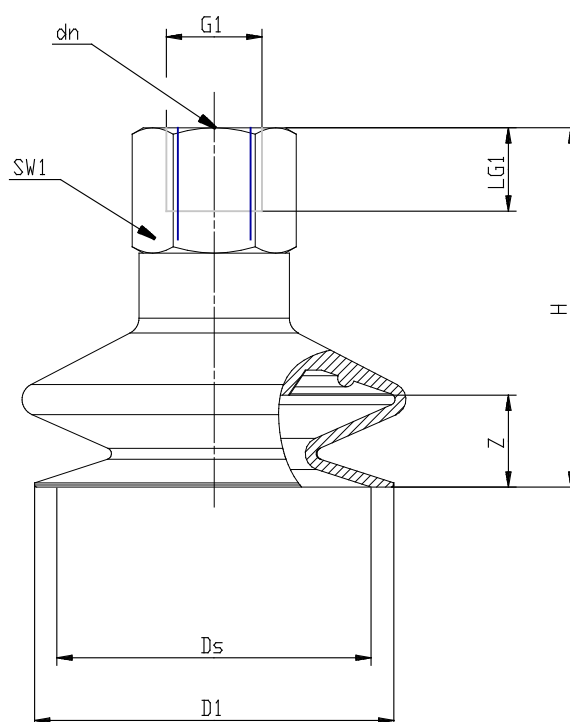

Series VTCL bellows suction pads - Series VTCL (1,5 folds)

Product code: VTCL-430S-1/4F

Datasheet creation date: 10/03/2025 12:24

Check the most updated document online [click here](#)

TECHNICAL DATA

Series	VTCL
Materials	S = Silicone
Thread size (mm)	G1/4
Thread type	F = female

Series VTCL bellows suction pads - Series VTCL (1,5 folds)

Product code: VTCL-430S-1/4F

DIMENSIONS

D1 (mm)	43.0
DN (mm)	4.4
DS (mm)	38.0
G1	G1/4 F
H (mm)	43.0
LG1 (mm)	12.0
SW1 (mm)	17
Z (mm)	10.0
Suction pad	VTCL-430*
Nipple	NPV-S-1/4-F