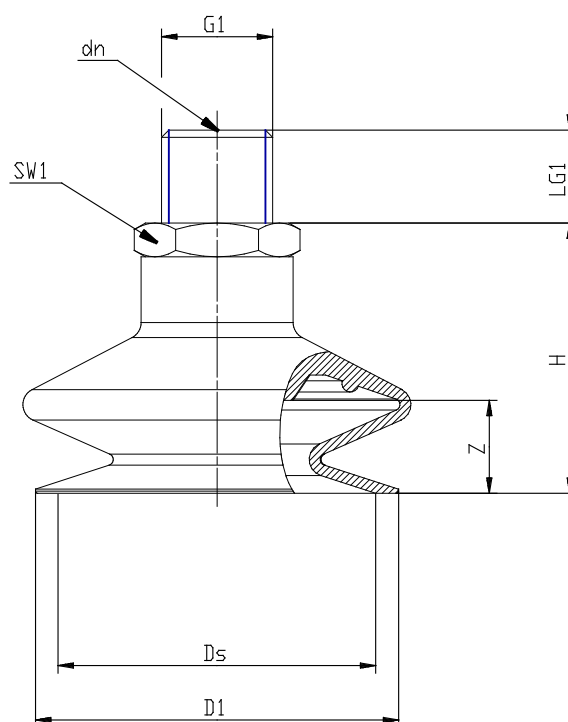

Series VTCL bellows suction pads - Series VTCL (1,5 folds)

Product code: VTCL-430S-1/4M

Datasheet creation date: 10/03/2025 12:24

Check the most updated document online [click here](#)

TECHNICAL DATA

Series	VTCL
Materials	S = Silicone
Thread size (mm)	G1/4
Thread type	M = male

Series VTCL bellows suction pads - Series VTCL (1,5 folds)

Product code: VTCL-430S-1/4M

DIMENSIONS

D1 (mm)	43.0
DN (mm)	4.4
DS (mm)	38.0
G1	G1/4 M
H (mm)	32.0
LG1 (mm)	11.0
SW1 (mm)	17
Z (mm)	10.0
Suction pad	VTCL-430*
Nipple	NPV-S-1/4-M