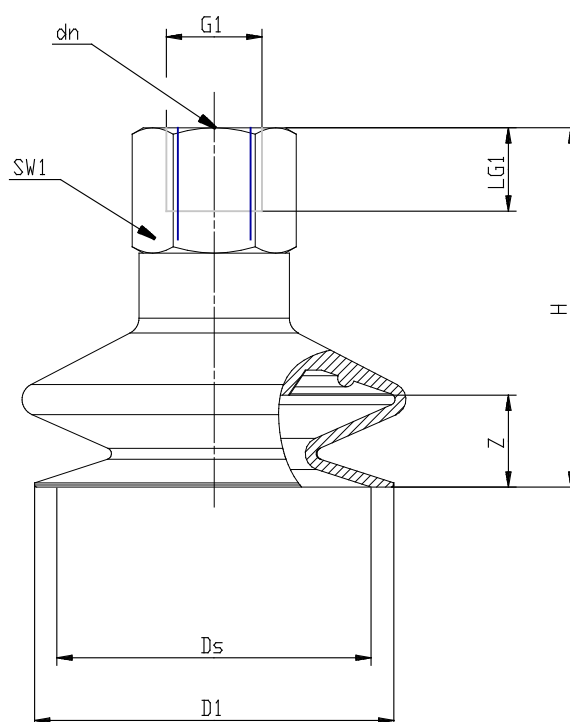

Series VTCL bellows suction pads - Series VTCL (1,5 folds)

Product code: VTCL-530N-1/4F

Datasheet creation date: 10/03/2025 12:23

Check the most updated document online [click here](#)

TECHNICAL DATA

Series	VTCL
Materials	N = NBR
Thread size (mm)	G1/4
Thread type	F = female

Series VTCL bellows suction pads - Series VTCL (1,5 folds)

Product code: VTCL-530N-1/4F

DIMENSIONS

D1 (mm)	53.0
DN (mm)	4.4
DS (mm)	50.0
G1	G1/4 F
H (mm)	49.0
LG1 (mm)	12.0
SW1 (mm)	17
Z (mm)	15.0
Suction pad	VTCL-530*
Nipple	NPV-S-1/4-F