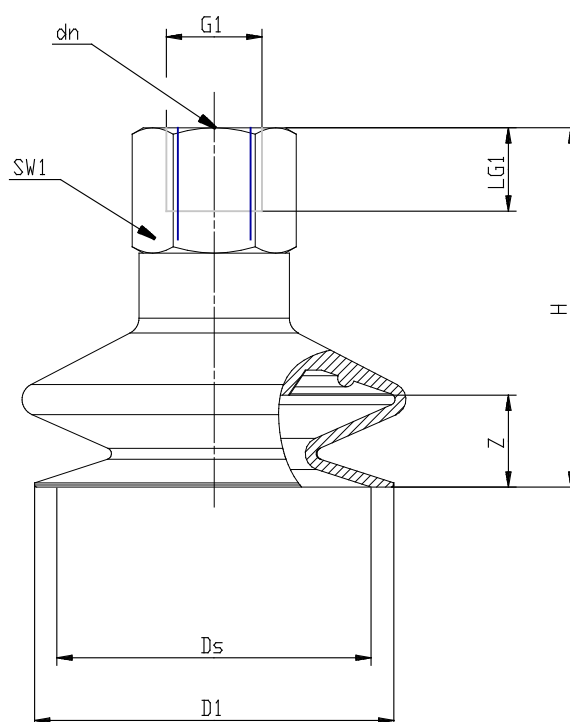

Series VTCL bellows suction pads - Series VTCL (1,5 folds)

Product code: VTCL-530S-1/4F

Datasheet creation date: 10/03/2025 12:24

Check the most updated document online [click here](#)

TECHNICAL DATA

Series	VTCL
Materials	S = Silicone
Thread size (mm)	G1/4
Thread type	F = female

Series VTCL bellows suction pads - Series VTCL (1,5 folds)

Product code: VTCL-530S-1/4F

DIMENSIONS

D1 (mm)	53.0
DN (mm)	4.4
DS (mm)	50.0
G1	G1/4 F
H (mm)	49.0
LG1 (mm)	12.0
SW1 (mm)	17
Z (mm)	15.0
Suction pad	VTCL-530*
Nipple	NPV-S-1/4-F