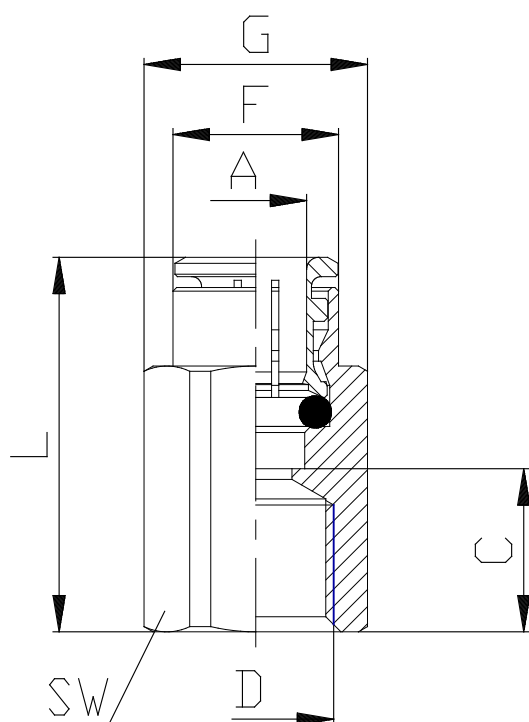

## Mod. W6463 - Fittings Series 7000 - Cooling

Product code: W6463 8-1/8

Datasheet creation date: 10/03/2025 09:16

Check the most updated document online [click here](#)

### TECHNICAL DATA

Mod.	W6463 8-1/8
------	-------------

## Mod. W6463 - Fittings Series 7000 - Cooling

Product code: W6463 8-1/8

### DIMENSIONS

<b>A (mm)</b>	8
<b>D</b>	G1/8
<b>C (mm)</b>	9.5
<b>F (mm)</b>	13.7
<b>G (mm)</b>	15.2
<b>L (mm)</b>	27.0
<b>SW (mm)</b>	14
<b>Weight (g)</b>	13.5
<b>CH (mm)</b>	12.3