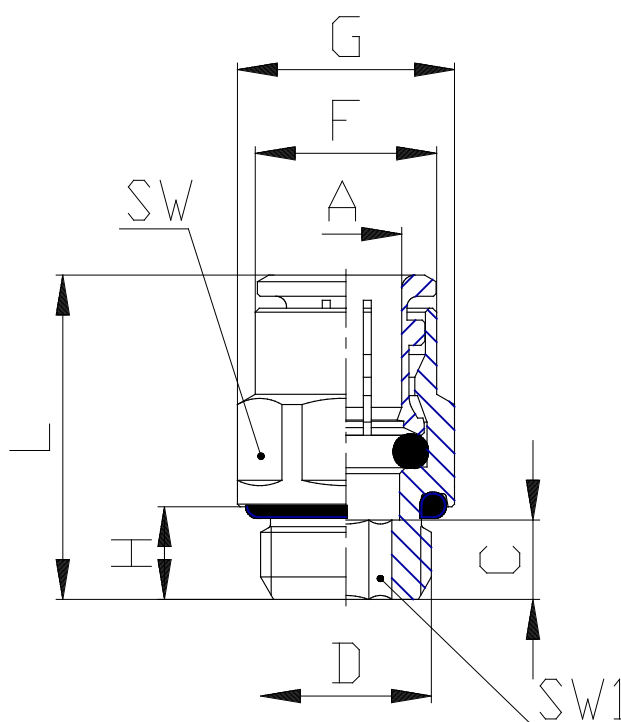

## Mod. W6512 - Fittings Series 7000 - Cooling

Product code: W6512 6-1/4

Datasheet creation date: 10/03/2025 09:17

Check the most updated document online [click here](#)

### TECHNICAL DATA

Mod.	W6512 6-1/4
------	-------------

## Mod. W6512 - Fittings Series 7000 - Cooling

Product code: W6512 6-1/4

### DIMENSIONS

<b>A (mm)</b>	6
<b>D</b>	G1/4
<b>C (mm)</b>	15.5
<b>F (mm)</b>	11.7
<b>G (mm)</b>	16.4
<b>H (mm)</b>	7.0
<b>L (mm)</b>	22.0
<b>SW (mm)</b>	15
<b>SW1 (mm)</b>	4
<b>Weight (g)</b>	11