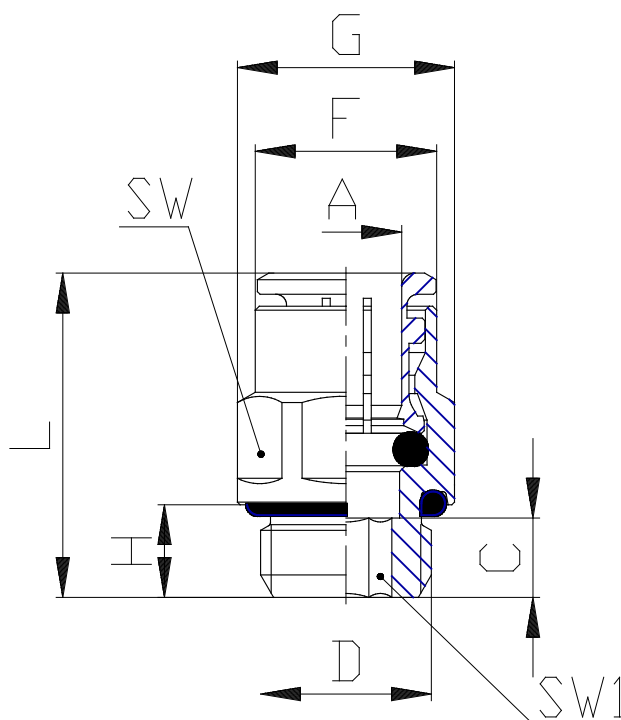

## Mod. W6512 - Fittings Series 7000 - Cooling

Product code: W6512 6-1/8

Datasheet creation date: 10/03/2025 09:17

Check the most updated document online [click here](#)

### ■ TECHNICAL DATA

Mod.	W6512 6-1/8
------	-------------

## Mod. W6512 - Fittings Series 7000 - Cooling

Product code: W6512 6-1/8

### DIMENSIONS

<b>A (mm)</b>	6
<b>D</b>	G1/8
<b>C (mm)</b>	15.5
<b>F (mm)</b>	11.7
<b>G (mm)</b>	13.5
<b>H (mm)</b>	6.0
<b>L (mm)</b>	21.0
<b>SW (mm)</b>	12
<b>SW1 (mm)</b>	4
<b>Weight (g)</b>	8