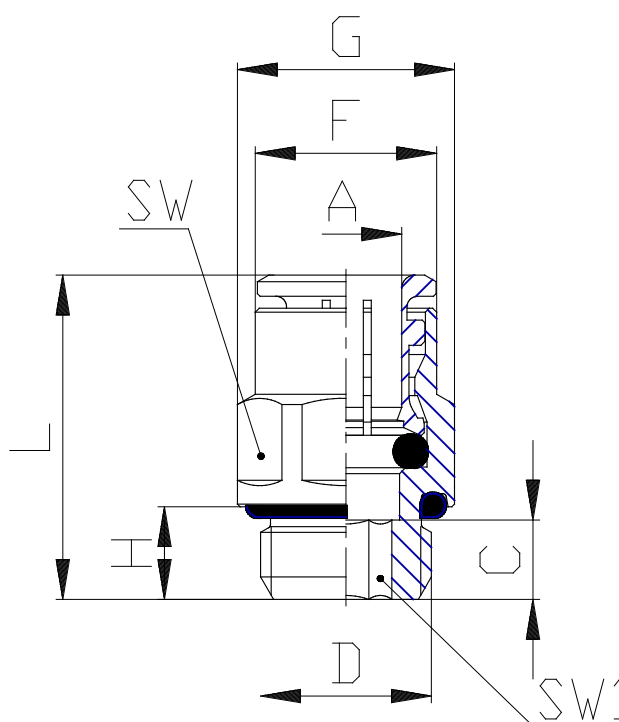

Mod. W6512 - Fittings Series 7000 - Cooling

Product code: W6512 8-1/8

Datasheet creation date: 10/03/2025 09:17

Check the most updated document online [click here](#)

■ TECHNICAL DATA

Mod.	W6512 8-1/8
------	-------------

Mod. W6512 - Fittings Series 7000 - Cooling

Product code: W6512 8-1/8

DIMENSIONS

A (mm)	8
D	G1/8
C (mm)	17.3
F (mm)	13.7
G (mm)	15.2
H (mm)	6.0
L (mm)	26.0
SW (mm)	14
SW1 (mm)	5
Weight (g)	12