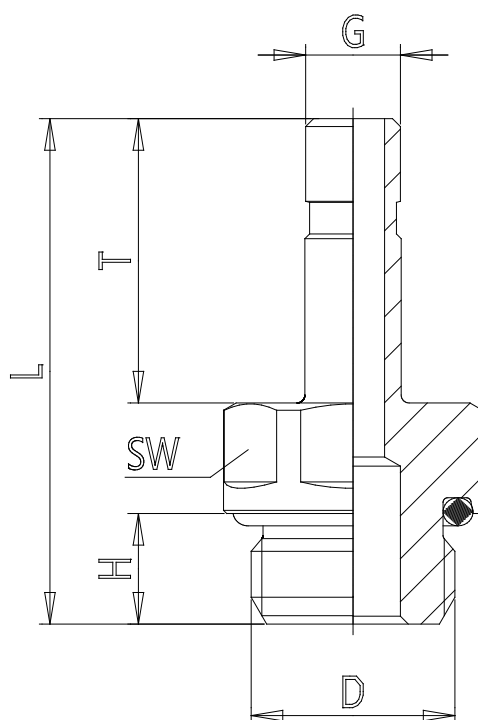

## Mod. W6812 - Fittings Series 7000 - Cooling

Product code: W6812 12-1/2

Datasheet creation date: 20/05/2026 08:19

Check the most updated document online [click here](#)

### TECHNICAL DATA

Mod.	W6812 12-1/2
------	--------------

## Mod. W6812 - Fittings Series 7000 - Cooling

Product code: W6812 12-1/2

### DIMENSIONS

<b>G (mm)</b>	12
<b>D</b>	G1/2
<b>H (mm)</b>	8.0
<b>T (mm)</b>	24.0
<b>L (mm)</b>	40.0
<b>SW (mm)</b>	22