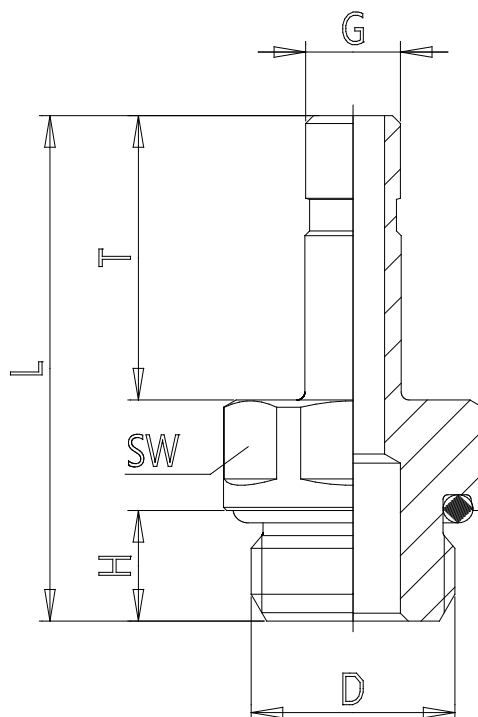

## Mod. W6812 - Fittings Series 7000 - Cooling

Product code: W6812 6-1/4

Datasheet creation date: 10/03/2025 09:17

Check the most updated document online [click here](#)

### ■ TECHNICAL DATA

Mod.	W6812 6-1/4
------	-------------

## Mod. W6812 - Fittings Series 7000 - Cooling

Product code: W6812 6-1/4

### DIMENSIONS

<b>G (mm)</b>	6
<b>D</b>	G1/4
<b>H (mm)</b>	7
<b>T (mm)</b>	18.0
<b>L (mm)</b>	32.0
<b>SW (mm)</b>	15