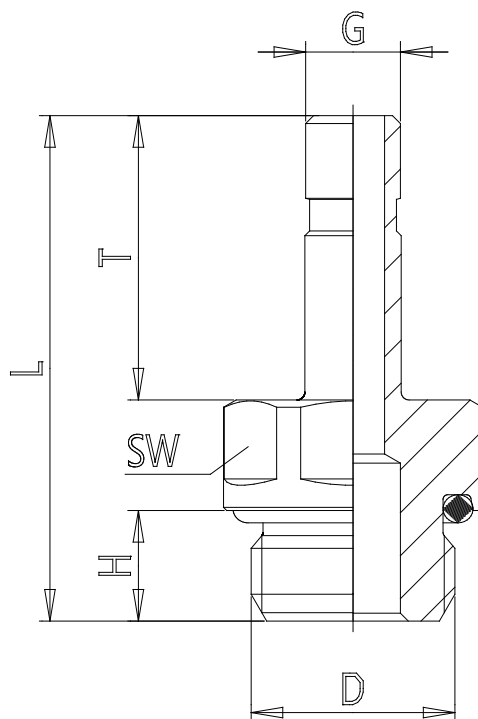

Mod. W6812 - Fittings Series 7000 - Cooling

Product code: W6812 6-1/8

Datasheet creation date: 10/03/2025 09:17

Check the most updated document online [click here](#)

TECHNICAL DATA

Mod.	W6812 6-1/8
------	-------------

Mod. W6812 - Fittings Series 7000 - Cooling

Product code: W6812 6-1/8

DIMENSIONS

G (mm)	6
D	G1/8
H (mm)	6
T (mm)	18.0
L (mm)	30.0
SW (mm)	12