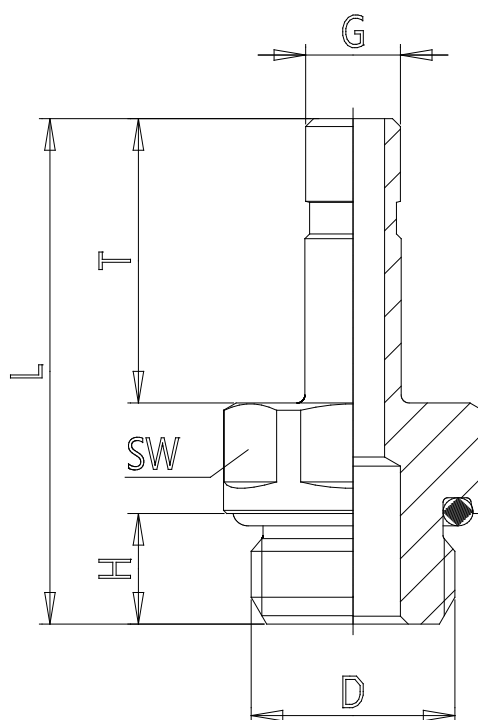

Mod. W6812 - Fittings Series 7000 - Cooling

Product code: W6812 8-1/4

Datasheet creation date: 10/03/2025 09:17

Check the most updated document online [click here](#)

TECHNICAL DATA

Mod.	W6812 8-1/4
------	-------------

Mod. W6812 - Fittings Series 7000 - Cooling

Product code: W6812 8-1/4

DIMENSIONS

G (mm)	8
D	G1/4
H (mm)	7
T (mm)	20.5
L (mm)	34.5
SW (mm)	15