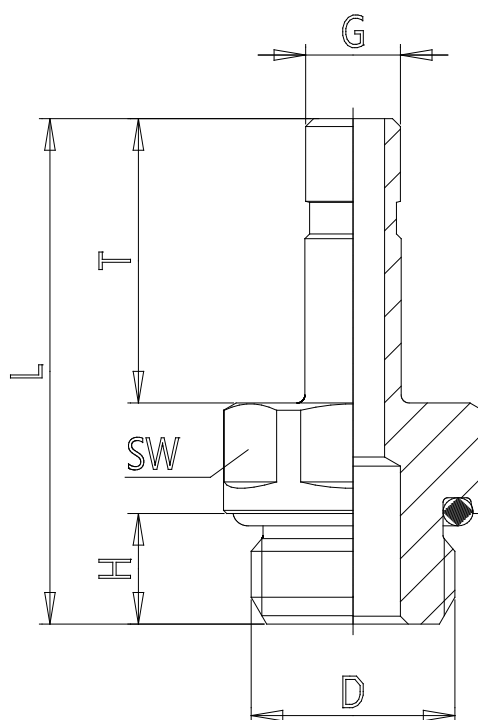

Mod. W6812 - Fittings Series 7000 - Cooling

Product code: W6812 8-3/8

Datasheet creation date: 10/03/2025 09:17

Check the most updated document online [click here](#)

TECHNICAL DATA

Mod.	W6812 8-3/8
------	-------------

Mod. W6812 - Fittings Series 7000 - Cooling

Product code: W6812 8-3/8

DIMENSIONS

G (mm)	8
D	G3/8
H (mm)	7
T (mm)	20.5
L (mm)	34.5
SW (mm)	19