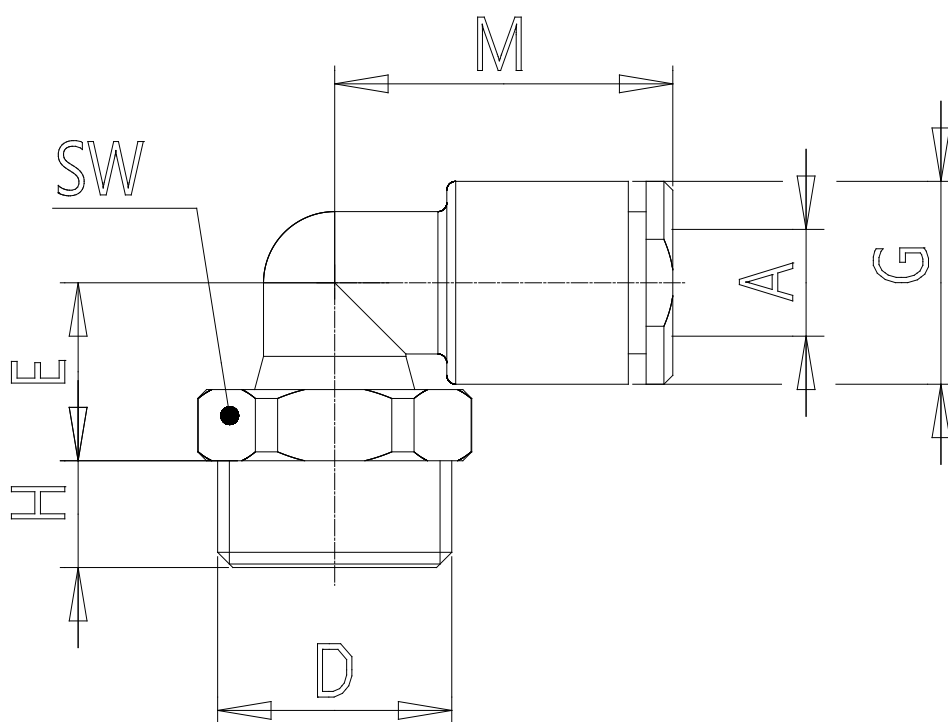

Mod. W7522 - Fittings Series 7000 - Cooling

Product code: W7522 10-1/4

Datasheet creation date: 20/05/2026 08:34

Check the most updated document online [click here](#)

■ TECHNICAL DATA

Mod.	W7522 10-1/4
------	--------------

Mod. W7522 - Fittings Series 7000 - Cooling

Product code: W7522 10-1/4

DIMENSIONS

A (mm)	10
D	G1/4
E (mm)	14.5
G (mm)	16.3
H (mm)	6
M (mm)	25.0
SW (mm)	14
Weight (g)	16.0