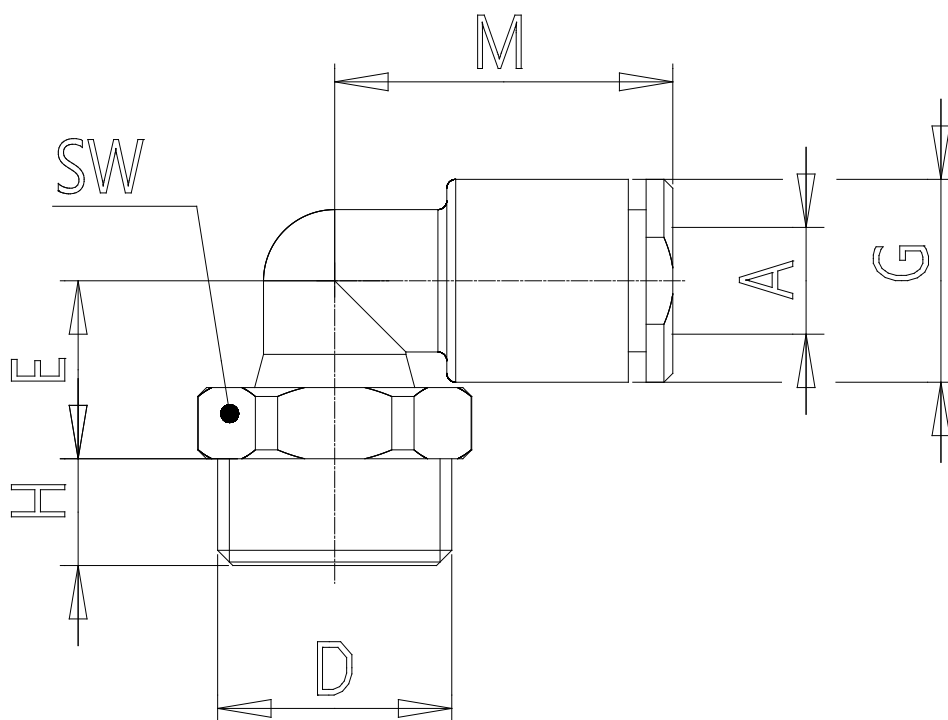

Mod. W7522 OX1 - Fittings Series 7000 - Medical

Product code: W7522 4-M5-OX1

Datasheet creation date: 10/03/2025 09:17

Check the most updated document online [click here](#)

■ TECHNICAL DATA

Mod.	W7522 4-M5-OX1
------	----------------

Mod. W7522 OX1 - Fittings Series 7000 - Medical

Product code: W7522 4-M5-OX1

DIMENSIONS

A (mm)	4
D	M5
E (mm)	8.2
G (mm)	9.2
H (mm)	3.5
M (mm)	17.0
SW (mm)	9
Weight (g)	4