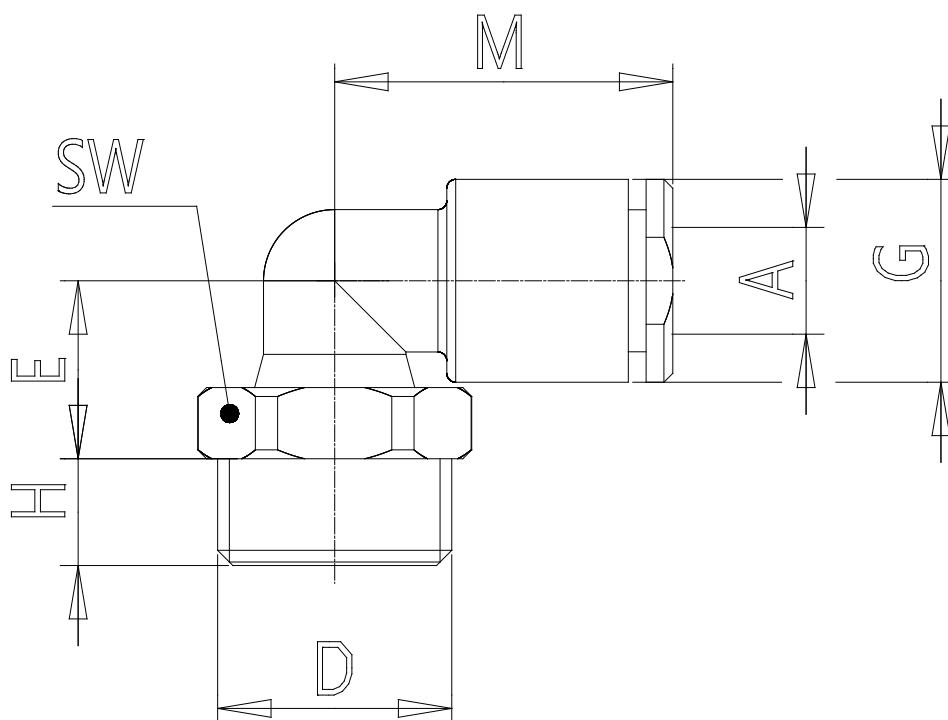

Mod. W7522 - Fittings Series 7000 - Cooling

Product code: W7522 6-1/4

Datasheet creation date: 10/03/2025 09:17

Check the most updated document online [click here](#)

■ TECHNICAL DATA

Mod.	W7522 6-1/4
------	-------------

Mod. W7522 - Fittings Series 7000 - Cooling

Product code: W7522 6-1/4

DIMENSIONS

A (mm)	6
D	G1/4
E (mm)	10.0
G (mm)	11.4
H (mm)	6
M (mm)	19.0
SW (mm)	14
Weight (g)	11