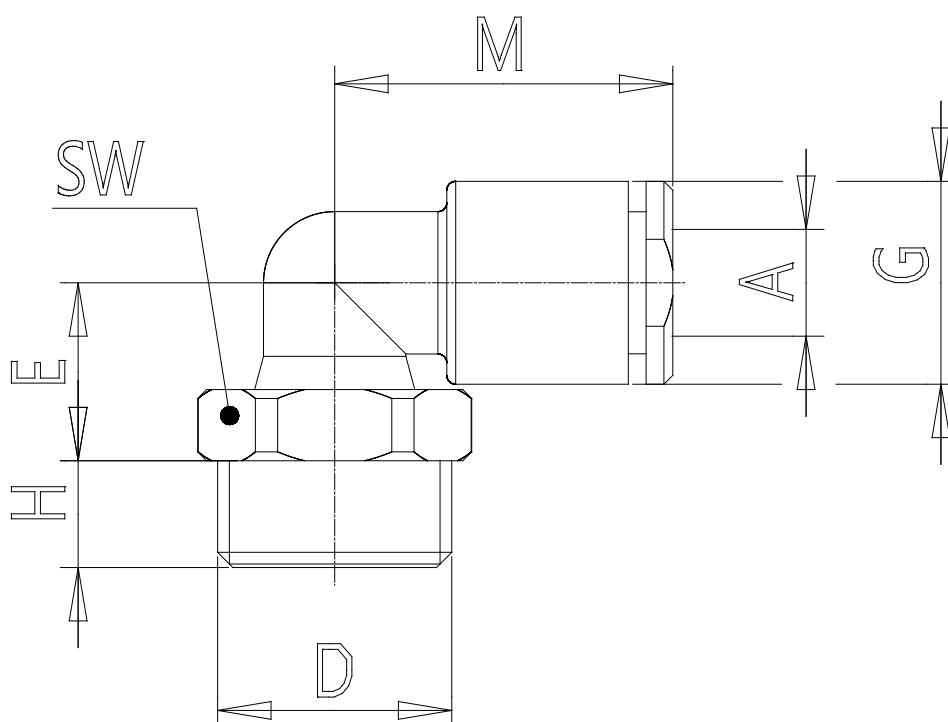

Mod. W7522 - Fittings Series 7000 - Cooling

Product code: W7522 6-1/8

Datasheet creation date: 10/03/2025 09:17

Check the most updated document online [click here](#)

■ TECHNICAL DATA

Mod.	W7522 6-1/8
------	-------------

Mod. W7522 - Fittings Series 7000 - Cooling

Product code: W7522 6-1/8

DIMENSIONS

A (mm)	6
D	G1/8
E (mm)	10.0
G (mm)	11.4
H (mm)	5
M (mm)	19.0
SW (mm)	12
Weight (g)	8