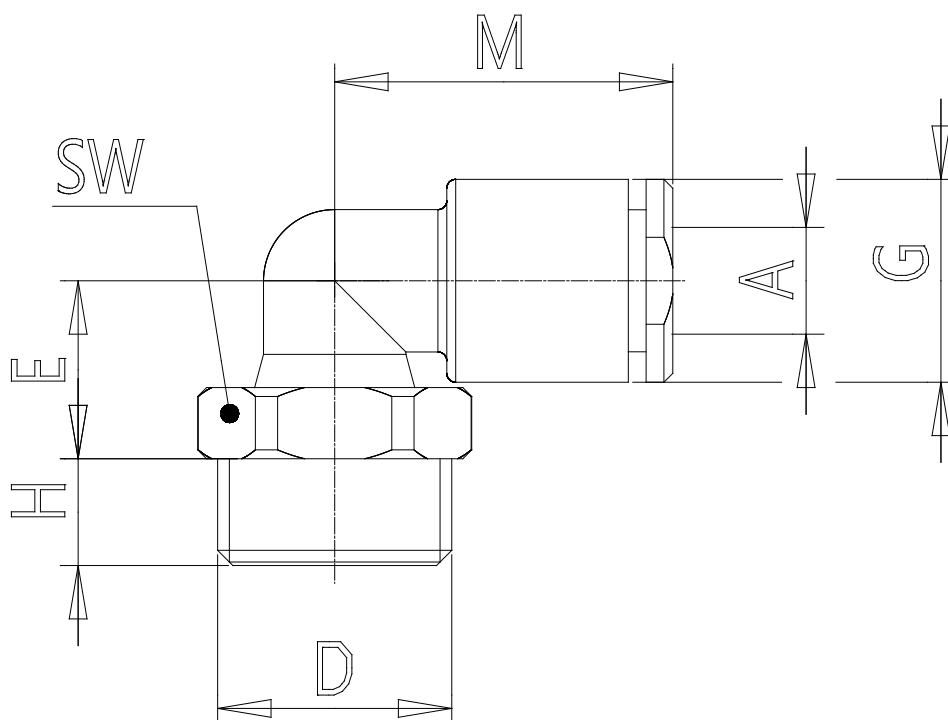

## Mod. W7522 - Fittings Series 7000 - Cooling

Product code: W7522 6-M5

Datasheet creation date: 10/03/2025 09:17

Check the most updated document online [click here](#)

### ■ TECHNICAL DATA

Mod.	W7522 6-M5
------	------------

### DIMENSIONS

<b>A (mm)</b>	6
<b>D</b>	M5
<b>E (mm)</b>	9.2
<b>G (mm)</b>	11.4
<b>H (mm)</b>	4
<b>M (mm)</b>	19.0
<b>SW (mm)</b>	9
<b>Weight (g)</b>	5