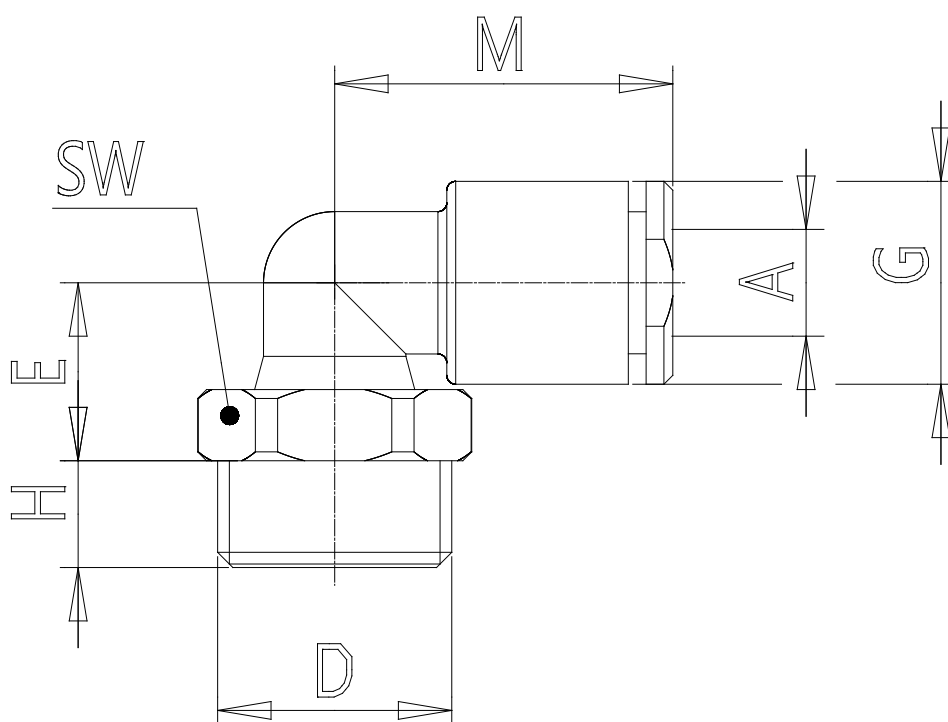

## Mod. W7522 - Fittings Series 7000 - Cooling

Product code: W7522 8-1/8

Datasheet creation date: 10/03/2025 09:17

Check the most updated document online [click here](#)

### TECHNICAL DATA

Mod.	W7522 8-1/8
------	-------------

## Mod. W7522 - Fittings Series 7000 - Cooling

Product code: W7522 8-1/8

### DIMENSIONS

<b>A (mm)</b>	8
<b>D</b>	G1/8
<b>E (mm)</b>	13.5
<b>G (mm)</b>	13.7
<b>H (mm)</b>	5
<b>M (mm)</b>	21.5
<b>SW (mm)</b>	12
<b>Weight (g)</b>	11