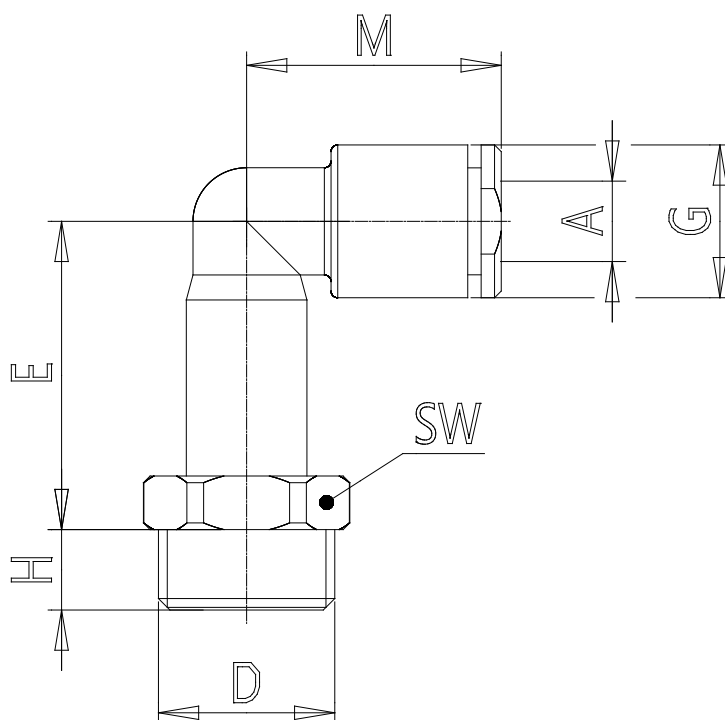

Mod. W7526 - Fittings Series 7000 - Cooling

Product code: W7526 16-1/2

Datasheet creation date: 20/05/2026 08:25

Check the most updated document online [click here](#)

■ TECHNICAL DATA

Mod.	W7526 16-1/2
------	--------------

Mod. W7526 - Fittings Series 7000 - Cooling

Product code: W7526 16-1/2

DIMENSIONS