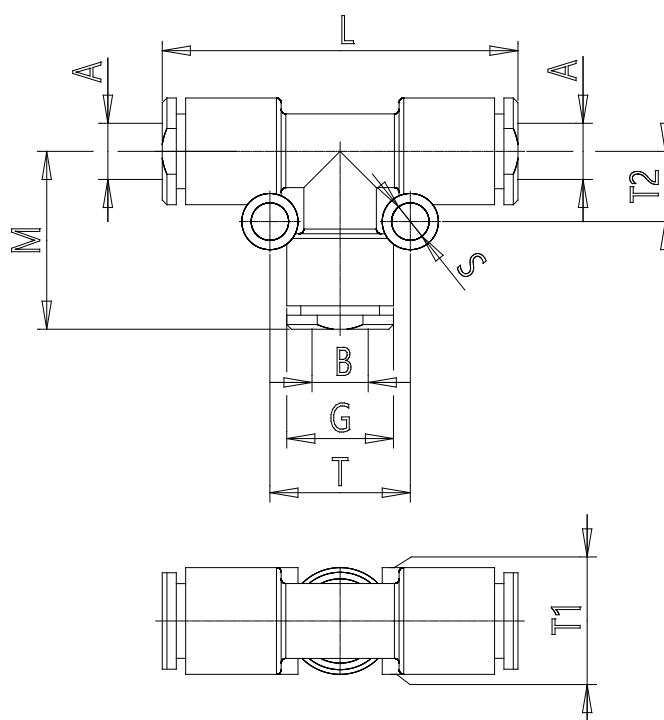

Mod. W7540 - Fittings Series 7000 - Cooling

Product code: W7540 16

Datasheet creation date: 20/05/2026 08:18

Check the most updated document online [click here](#)

■ TECHNICAL DATA

Mod.	W7540 16
------	----------

Mod. W7540 - Fittings Series 7000 - Cooling

Product code: W7540 16

DIMENSIONS

A (mm)	16
B (mm)	16
G (mm)	27.0
L (mm)	77
M (mm)	38.5
S (mm)	0.0
T (mm)	0.0
T1 (mm)	0.0
T2 (mm)	0.0
Weight (g)	32