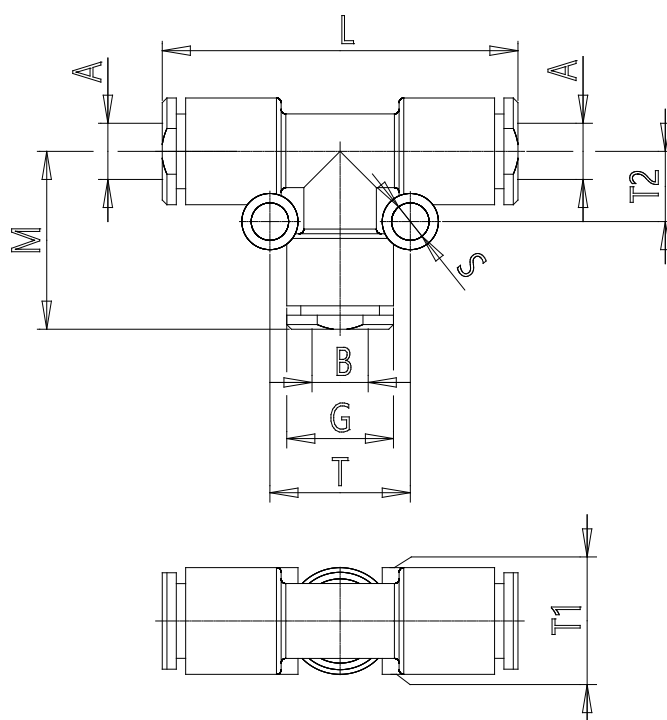

## Mod. W7540 OX1 - Fittings Series 7000 - Medical

Product code: W7540 4-OX1

Datasheet creation date: 10/03/2025 09:18

Check the most updated document online [click here](#)

### ■ TECHNICAL DATA

Mod.	W7540 4-OX1
------	-------------

### DIMENSIONS

<b>A (mm)</b>	4
<b>B (mm)</b>	4
<b>G (mm)</b>	9.2
<b>L (mm)</b>	34
<b>M (mm)</b>	17.0
<b>S (mm)</b>	4
<b>T (mm)</b>	12
<b>T1 (mm)</b>	9.2
<b>T2 (mm)</b>	6.5
<b>Weight (g)</b>	6