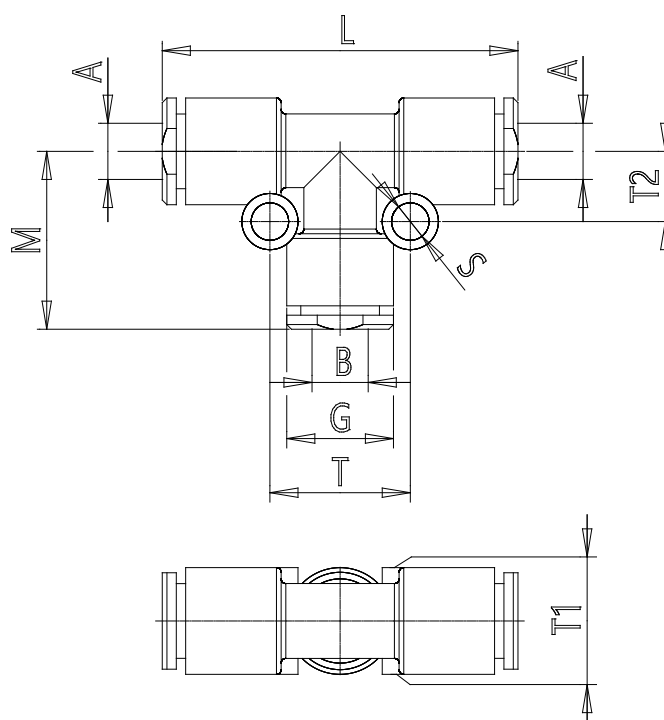

Mod. W7540 - Fittings Series 7000 - Cooling

Product code: W7540 6

Datasheet creation date: 10/03/2025 09:18

Check the most updated document online [click here](#)

■ TECHNICAL DATA

Mod.	W7540 6
------	---------

Mod. W7540 - Fittings Series 7000 - Cooling

Product code: W7540 6

DIMENSIONS

A (mm)	6
B (mm)	6
G (mm)	11.4
L (mm)	38
M (mm)	19.0
S (mm)	4
T (mm)	15
T1 (mm)	11.4
T2 (mm)	7.5
Weight (g)	9