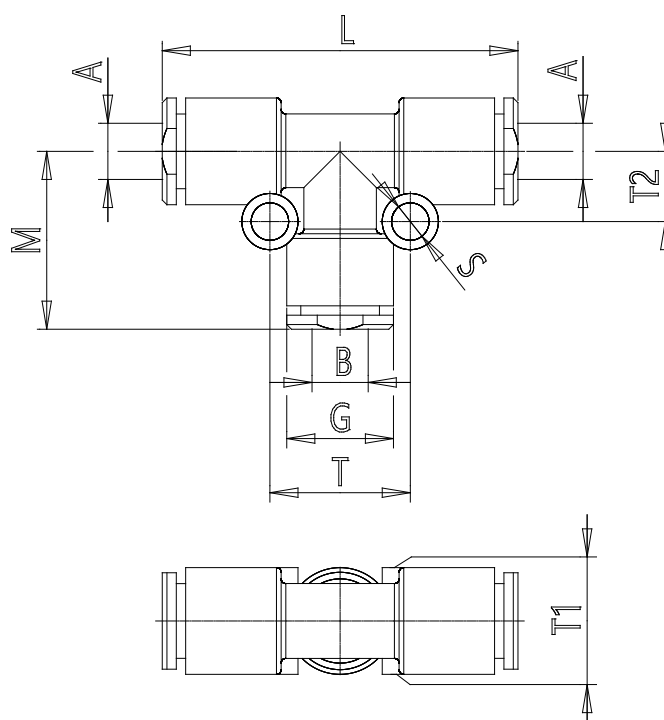

Mod. W7540 OX1 - Fittings Series 7000 - Medical

Product code: W7540 8-OX1

Datasheet creation date: 10/03/2025 09:18

Check the most updated document online [click here](#)

■ TECHNICAL DATA

Mod.	W7540 8-OX1
------	-------------

Mod. W7540 OX1 - Fittings Series 7000 - Medical

Product code: W7540 8-OX1

DIMENSIONS

A (mm)	8
B (mm)	8
G (mm)	13.7
L (mm)	43
M (mm)	21.5
S (mm)	4
T (mm)	17
T1 (mm)	13.7
T2 (mm)	8.5
Weight (g)	14