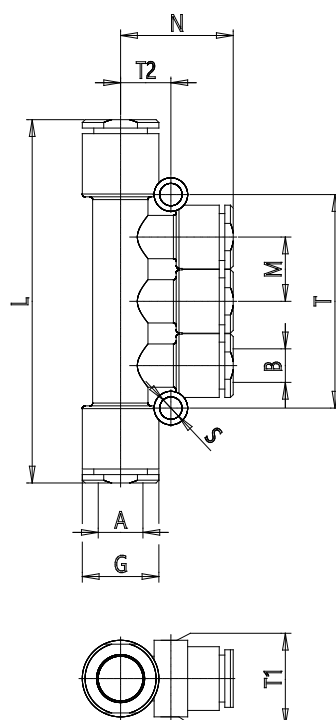

Mod. W7545 - Fittings Series 7000 - Cooling

Product code: W7545 8-6

Datasheet creation date: 10/03/2025 09:18

Check the most updated document online [click here](#)

TECHNICAL DATA

Mod.	W7545 8-6
------	-----------

Mod. W7545 - Fittings Series 7000 - Cooling

Product code: W7545 8-6

DIMENSIONS

A (mm)	8
B (mm)	6
G (mm)	13.7
L (mm)	66
M (mm)	11.5
N (mm)	27
T (mm)	38.2
T1 (mm)	13.7
T2 (mm)	9
Weight (g)	18