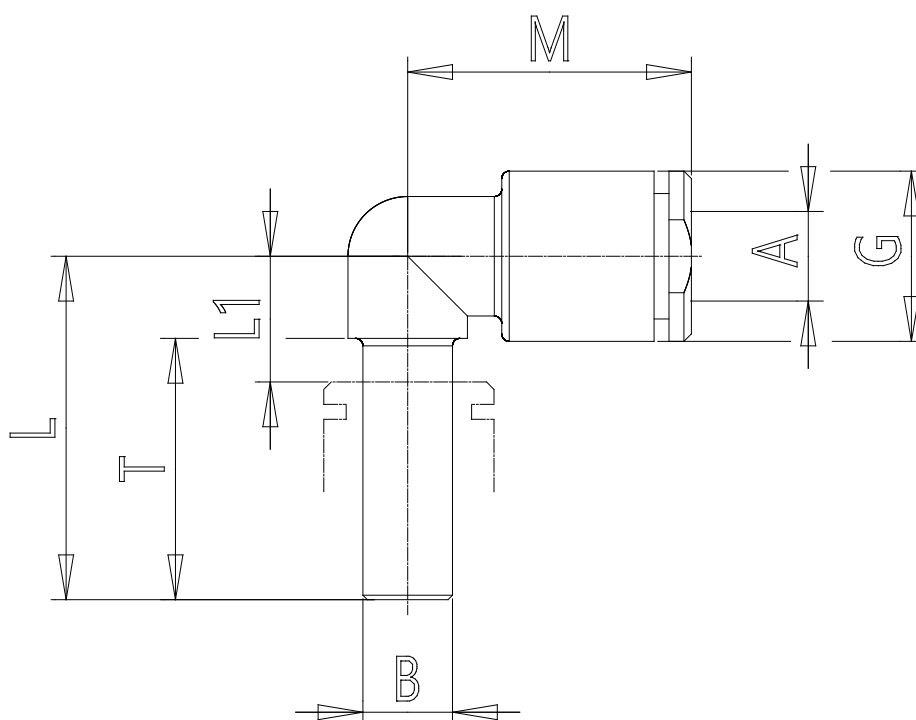

Mod. W7555 - Fittings Series 7000 - Cooling

Product code: W7555 12-12

Datasheet creation date: 20/05/2026 08:18

Check the most updated document online [click here](#)

■ TECHNICAL DATA

Mod.	W7555 12-12
------	-------------

Mod. W7555 - Fittings Series 7000 - Cooling

Product code: W7555 12-12

DIMENSIONS

A (mm)	12
B (mm)	12
G (mm)	20.0
L (mm)	32
L1 (mm)	11
M (mm)	31.5
T (mm)	23.0
Weight (g)	6.5