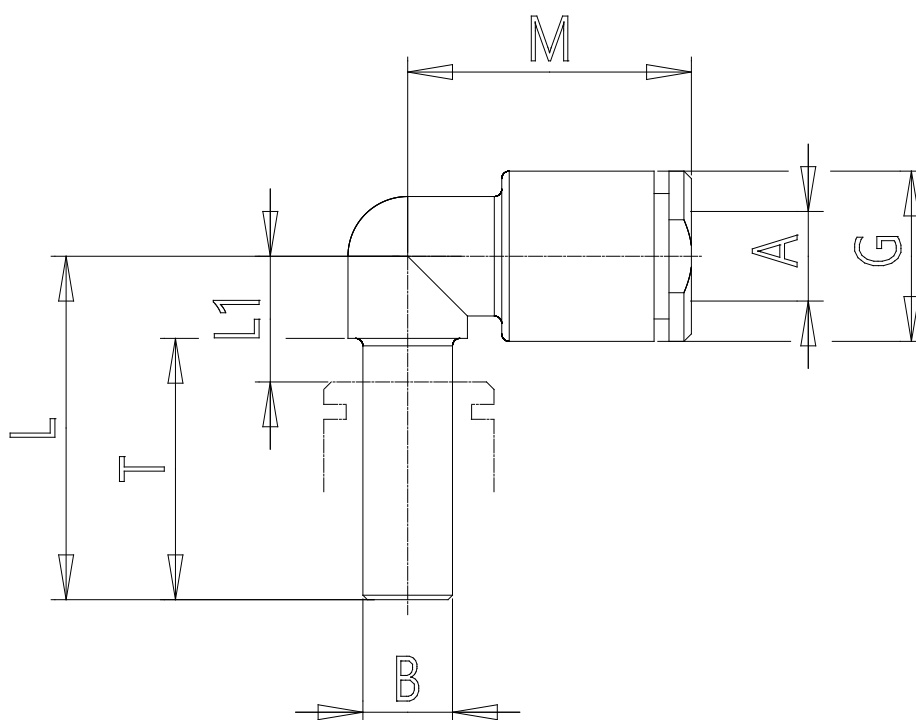

Mod. W7555 OX1 - Fittings Series 7000 - Medical

Product code: W7555 6-6-OX1

Datasheet creation date: 10/03/2025 09:18

Check the most updated document online [click here](#)

■ TECHNICAL DATA

Mod.	W7555 6-6-OX1
------	---------------

Mod. W7555 OX1 - Fittings Series 7000 - Medical

Product code: W7555 6-6-OX1

DIMENSIONS

A (mm)	6
B (mm)	6
G (mm)	11.4
L (mm)	23
L1 (mm)	8
M (mm)	19.0
T (mm)	17.5
Weight (g)	4