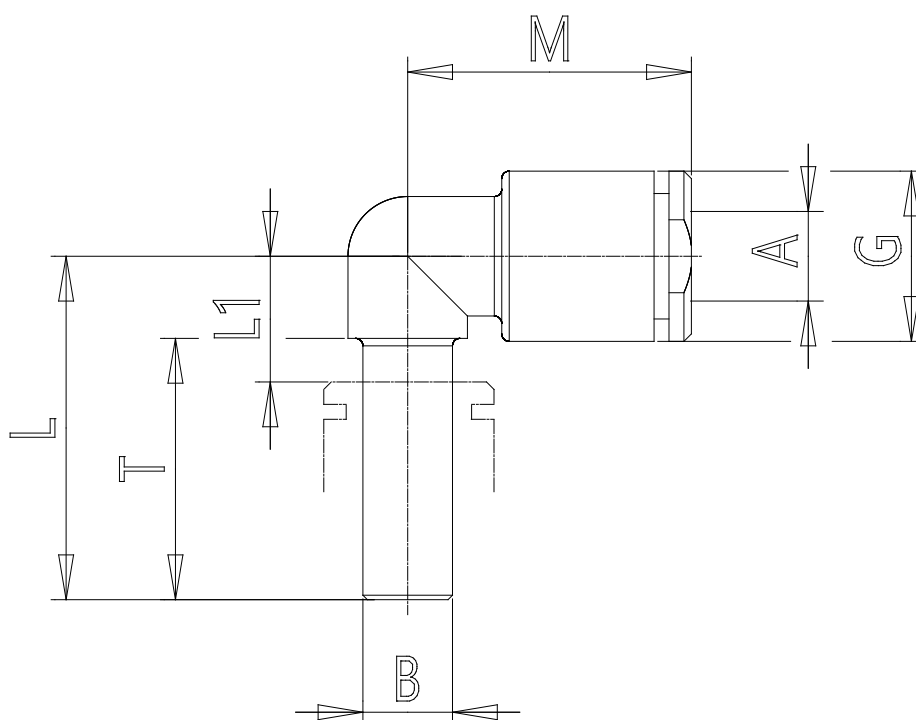

Mod. W7555 OX1 - Fittings Series 7000 - Medical

Product code: W7555 8-8-OX1

Datasheet creation date: 10/03/2025 09:18

Check the most updated document online [click here](#)

■ TECHNICAL DATA

Mod.	W7555 8-8-OX1
------	---------------

Mod. W7555 OX1 - Fittings Series 7000 - Medical

Product code: W7555 8-8-OX1

DIMENSIONS

A (mm)	8
B (mm)	8
G (mm)	13.7
L (mm)	25
L1 (mm)	9
M (mm)	21.5
T (mm)	18.5
Weight (g)	5