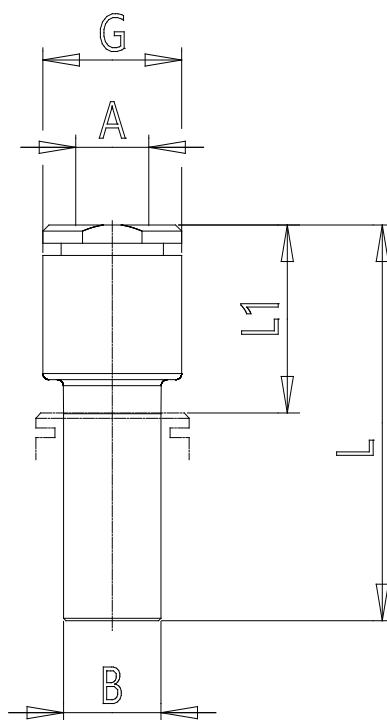

Mod. W7800 OX1 - Fittings Series 7000 - Medical

Product code: W7800 4-6-OX1

Datasheet creation date: 10/03/2025 09:18

Check the most updated document online [click here](#)

TECHNICAL DATA

Mod.	W7800 4-6-OX1
------	---------------

Mod. W7800 OX1 - Fittings Series 7000 - Medical

Product code: W7800 4-6-OX1

DIMENSIONS

A (mm)	4
B (mm)	6
G (mm)	9.3
L (mm)	29.5
L1 (mm)	14.0
Weight (g)	2