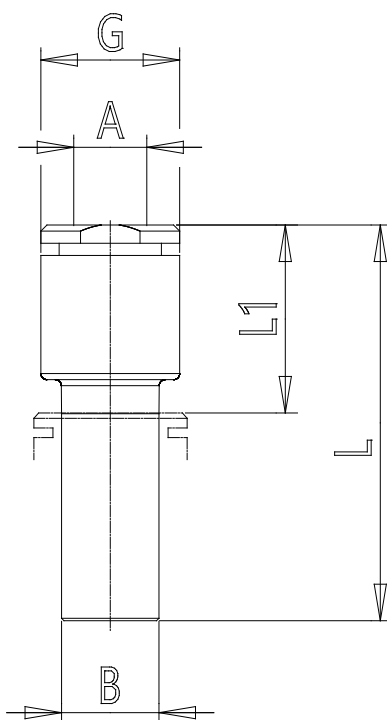

## Mod. W7800 - Fittings Series 7000 - Cooling

Product code: W7800 6-10

Datasheet creation date: 10/03/2025 09:19

Check the most updated document online [click here](#)

### TECHNICAL DATA

Mod.	W7800 6-10
------	------------

## Mod. W7800 - Fittings Series 7000 - Cooling

Product code: W7800 6-10

### **DIMENSIONS**

<b>A (mm)</b>	6
<b>B (mm)</b>	10
<b>G (mm)</b>	11.4
<b>L (mm)</b>	34.5
<b>L1 (mm)</b>	15.5
<b>Weight (g)</b>	4