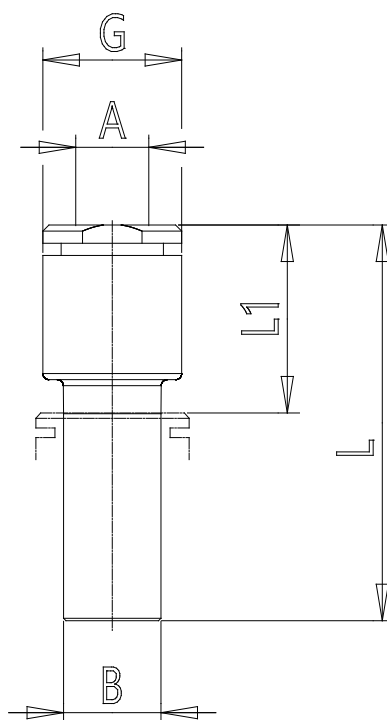

Mod. W7800 - Fittings Series 7000 - Cooling

Product code: W7800 6-12

Datasheet creation date: 10/03/2025 09:19

Check the most updated document online [click here](#)

TECHNICAL DATA

Mod.	W7800 6-12
------	------------

Mod. W7800 - Fittings Series 7000 - Cooling

Product code: W7800 6-12

DIMENSIONS

A (mm)	6
B (mm)	12
G (mm)	11.4
L (mm)	36.2
L1 (mm)	15.5
Weight (g)	4