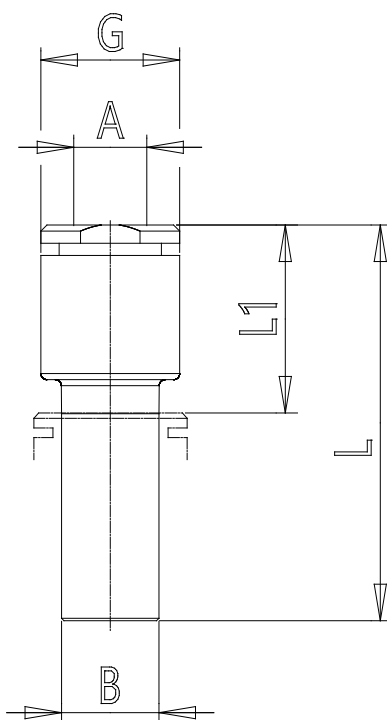

## Mod. W7800 - Fittings Series 7000 - Cooling

Product code: W7800 8-12

Datasheet creation date: 10/03/2025 09:19

Check the most updated document online [click here](#)

### TECHNICAL DATA

Mod.	W7800 8-12
------	------------

### **■ DIMENSIONS**

<b>A (mm)</b>	8
<b>B (mm)</b>	12
<b>G (mm)</b>	13.7
<b>L (mm)</b>	37.9
<b>L1 (mm)</b>	17.2
<b>Weight (g)</b>	6