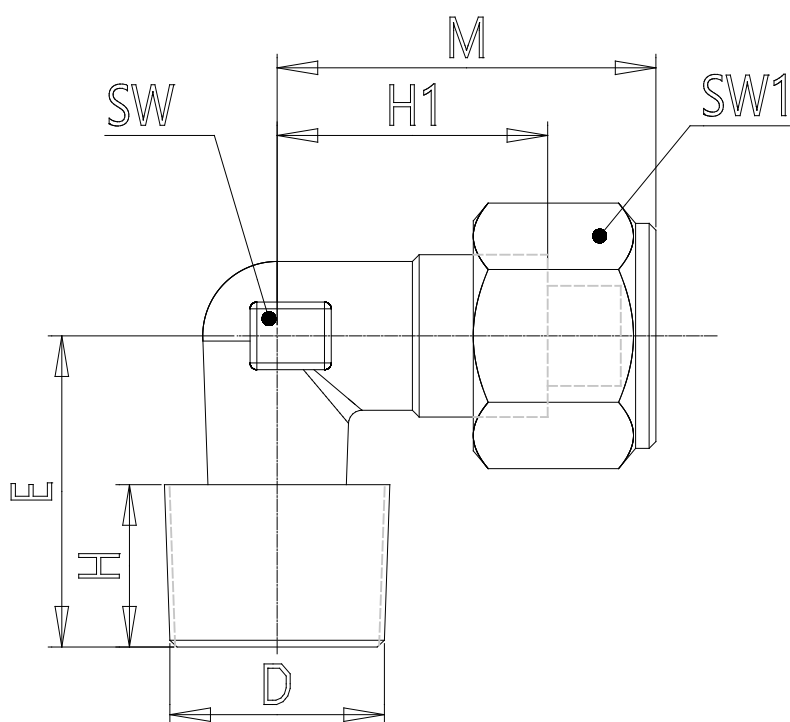

## Mod. X1500 - Series X2000 fittings

Product code: X1500 10/8-1/2

Datasheet creation date: 10/03/2025 08:54

Check the most updated document online [click here](#)

### TECHNICAL DATA

Mod.	X1500 10/8-1/2
------	----------------

## Mod. X1500 - Series X2000 fittings

Product code: X1500 10/8-1/2

### DIMENSIONS

Tube	10/8
D	R1/2
E (mm)	28.0
H (mm)	15.0
H1 (mm)	21.0
M (mm)	30.0
SW (mm)	17
SW1 (mm)	17