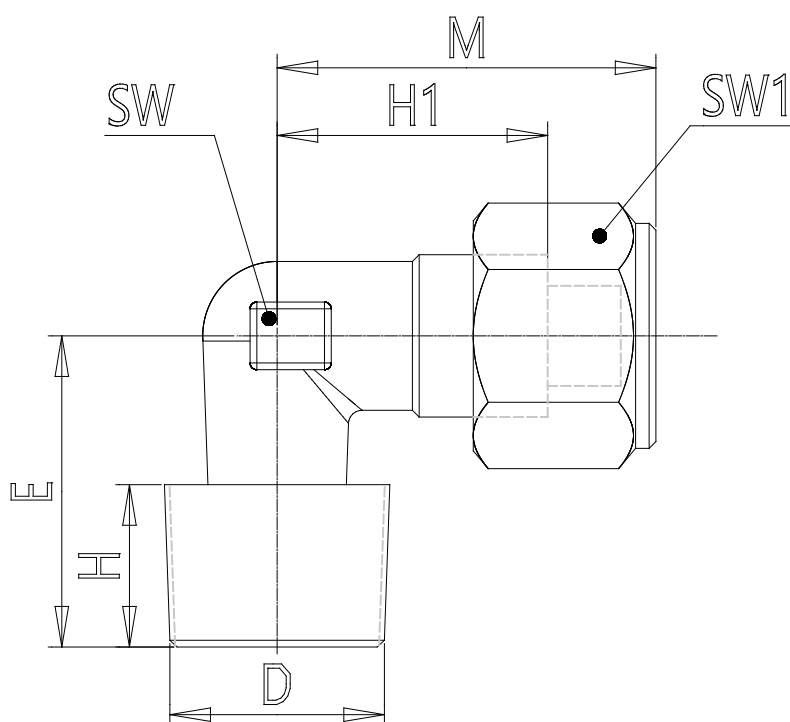

Mod. X1500 - Series X2000 fittings

Product code: X1500 10/8-1/4

Datasheet creation date: 10/03/2025 08:54

Check the most updated document online [click here](#)

TECHNICAL DATA

Mod.	X1500 10/8-1/4
------	----------------

Mod. X1500 - Series X2000 fittings

Product code: X1500 10/8-1/4

DIMENSIONS

Tube	10/8
D	R1/4
E (mm)	21.5
H (mm)	10.0
H1 (mm)	17.5
M (mm)	25.5
SW (mm)	12
SW1 (mm)	17