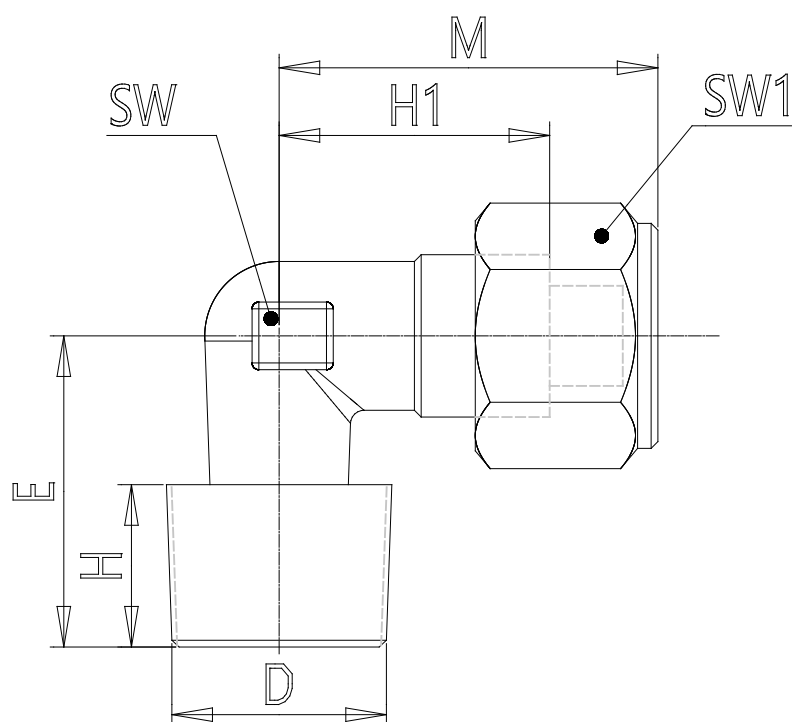

Mod. X1500 - Series X2000 fittings

Product code: X1500 10/8-3/8

Datasheet creation date: 10/03/2025 08:54

Check the most updated document online [click here](#)

TECHNICAL DATA

Mod.	X1500 10/8-3/8
------	----------------

Mod. X1500 - Series X2000 fittings

Product code: X1500 10/8-3/8

DIMENSIONS

Tube	10/8
D	R3/8
E (mm)	23.0
H (mm)	12.0
H1 (mm)	18.0
M (mm)	28.0
SW (mm)	14
SW1 (mm)	17