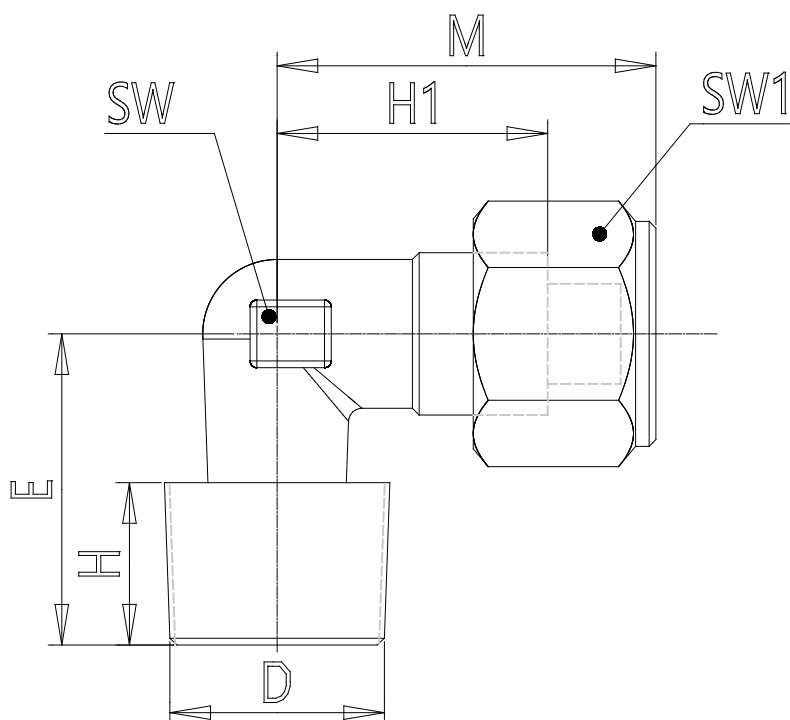

## Mod. X1500 - Series X2000 fittings

Product code: X1500 12/10-1/2

Datasheet creation date: 10/03/2025 08:54

Check the most updated document online [click here](#)

### TECHNICAL DATA

Mod.	X1500 12/10-1/2
------	-----------------

## Mod. X1500 - Series X2000 fittings

Product code: X1500 12/10-1/2

### DIMENSIONS

<b>Tube</b>	12/10
<b>D</b>	R1/2
<b>E (mm)</b>	26.0
<b>H (mm)</b>	15.0
<b>H1 (mm)</b>	21.0
<b>M (mm)</b>	30.0
<b>SW (mm)</b>	17
<b>SW1 (mm)</b>	19