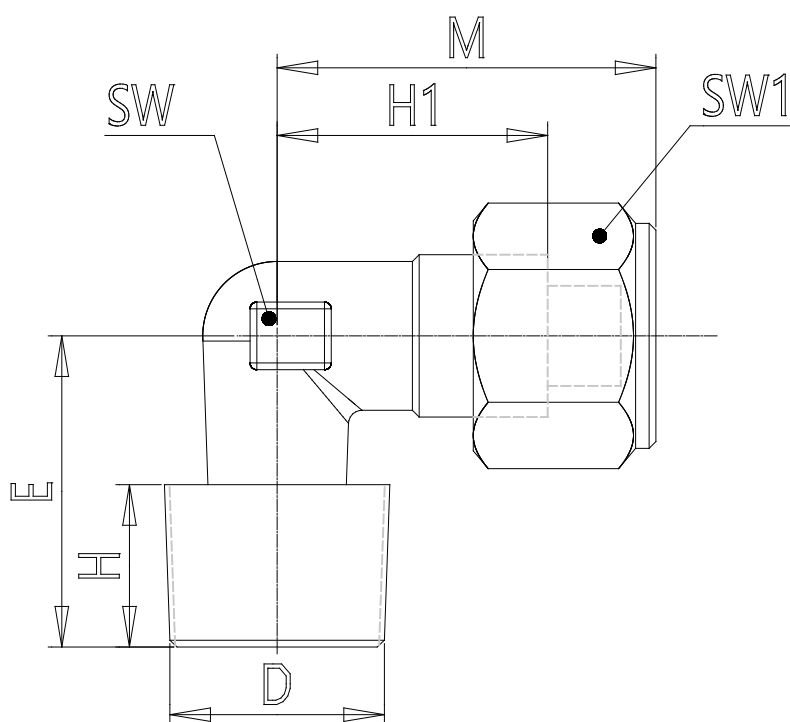

Mod. X1500 - Series X2000 fittings

Product code: X1500 12/10-3/8

Datasheet creation date: 10/03/2025 08:54

Check the most updated document online [click here](#)

TECHNICAL DATA

Mod.	X1500 12/10-3/8
------	-----------------

Mod. X1500 - Series X2000 fittings

Product code: X1500 12/10-3/8

DIMENSIONS

Tube	12/10
D	R3/8
E (mm)	22.0
H (mm)	12.0
H1 (mm)	18.0
M (mm)	28.0
SW (mm)	14
SW1 (mm)	19