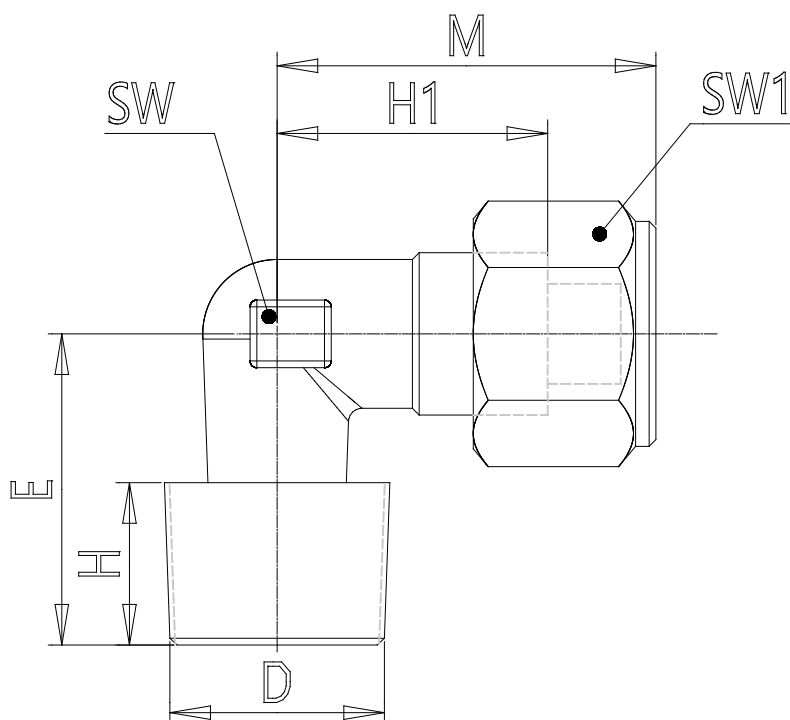

Mod. X1500 - Series X2000 fittings

Product code: X1500 6/4-1/4

Datasheet creation date: 10/03/2025 08:54

Check the most updated document online [click here](#)

TECHNICAL DATA

Mod.	X1500 6/4-1/4
------	---------------

Mod. X1500 - Series X2000 fittings

Product code: X1500 6/4-1/4

DIMENSIONS

Tube	6/4
D	R1/4
E (mm)	19.5
H (mm)	7.5
H1 (mm)	15.0
M (mm)	21.0
SW (mm)	8
SW1 (mm)	12