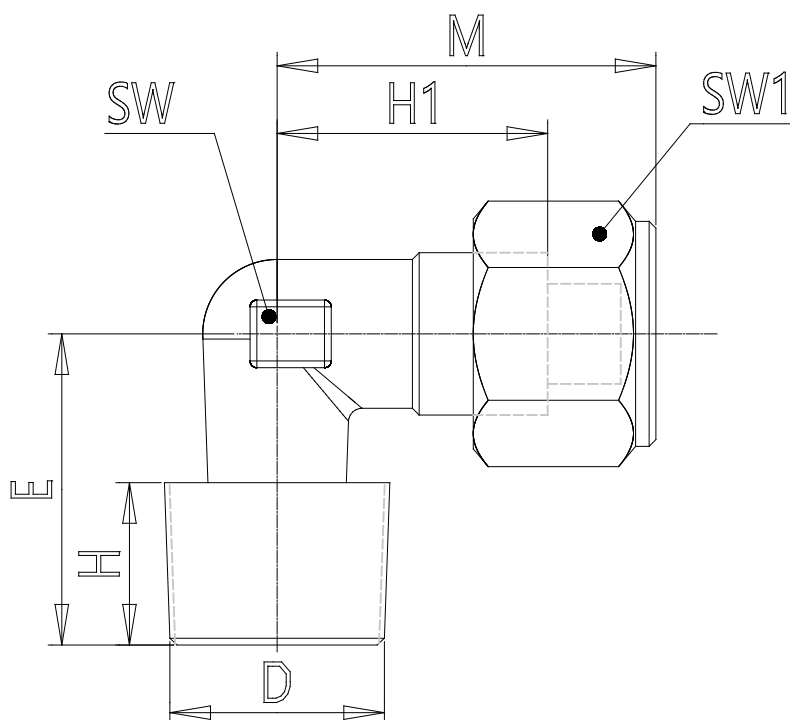

## Mod. X1500 - Series X2000 fittings

Product code: X1500 6/4-1/8

Datasheet creation date: 10/03/2025 08:54

Check the most updated document online [click here](#)

### TECHNICAL DATA

Mod.	X1500 6/4-1/8
------	---------------

## Mod. X1500 - Series X2000 fittings

Product code: X1500 6/4-1/8

### DIMENSIONS

Tube	6/4
D	R1/8
E (mm)	15.5
H (mm)	7.5
H1 (mm)	15.0
M (mm)	21.0
SW (mm)	8
SW1 (mm)	12