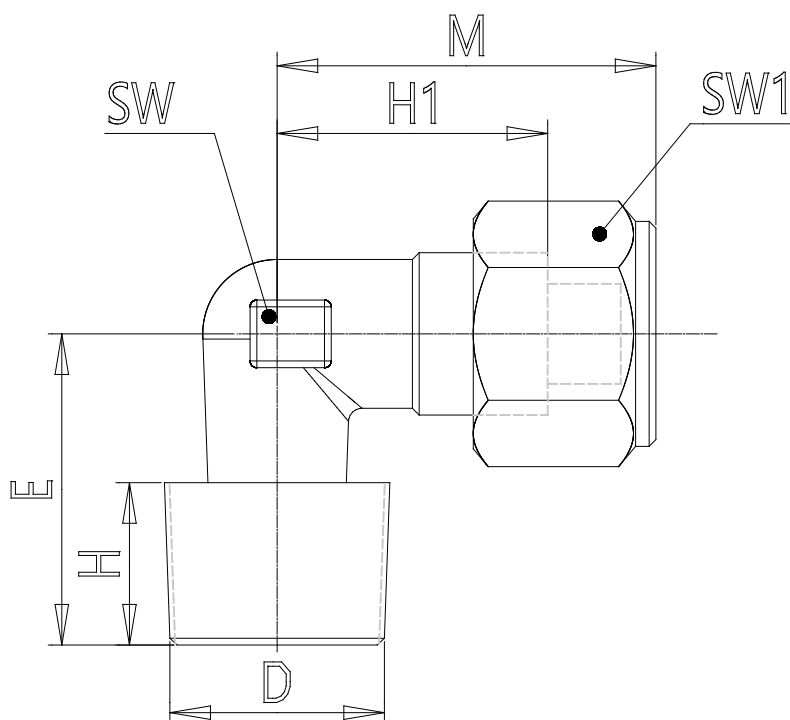

Mod. X1500 - Series X2000 fittings

Product code: X1500 8/6-1/4

Datasheet creation date: 10/03/2025 08:54

Check the most updated document online [click here](#)

TECHNICAL DATA

Mod.	X1500 8/6-1/4
------	---------------

Mod. X1500 - Series X2000 fittings

Product code: X1500 8/6-1/4

DIMENSIONS

Tube	8/6
D	R1/4
E (mm)	21.0
H (mm)	11.0
H1 (mm)	16.5
M (mm)	22.5
SW (mm)	10
SW1 (mm)	14