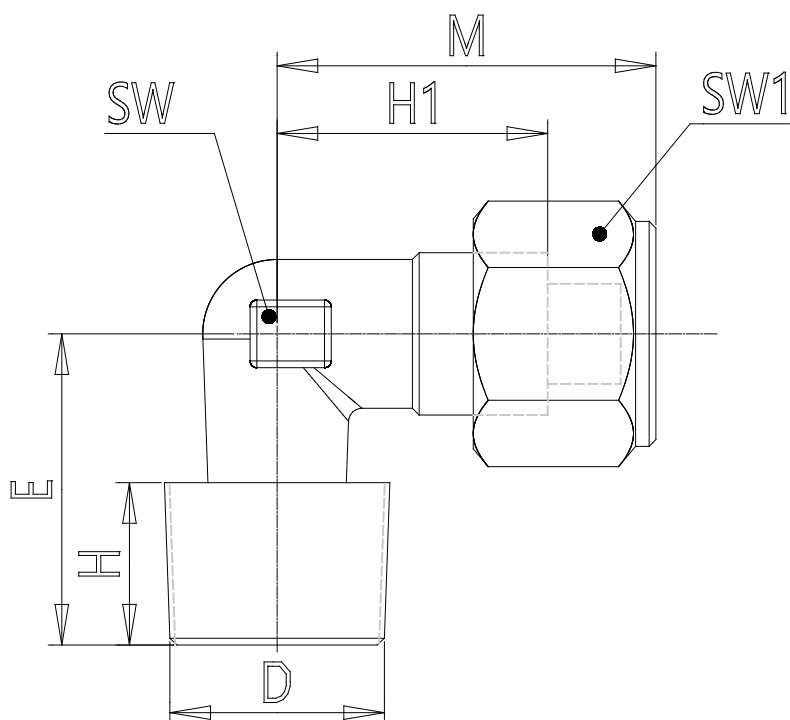

## Mod. X1500 - Series X2000 fittings

Product code: X1500 8/6-1/8

Datasheet creation date: 10/03/2025 08:54

Check the most updated document online [click here](#)

### TECHNICAL DATA

Mod.	X1500 8/6-1/8
------	---------------

## Mod. X1500 - Series X2000 fittings

Product code: X1500 8/6-1/8

### DIMENSIONS

Tube	8/6
D	R1/8
E (mm)	17.0
H (mm)	7.5
H1 (mm)	16.0
M (mm)	22.5
SW (mm)	10
SW1 (mm)	14