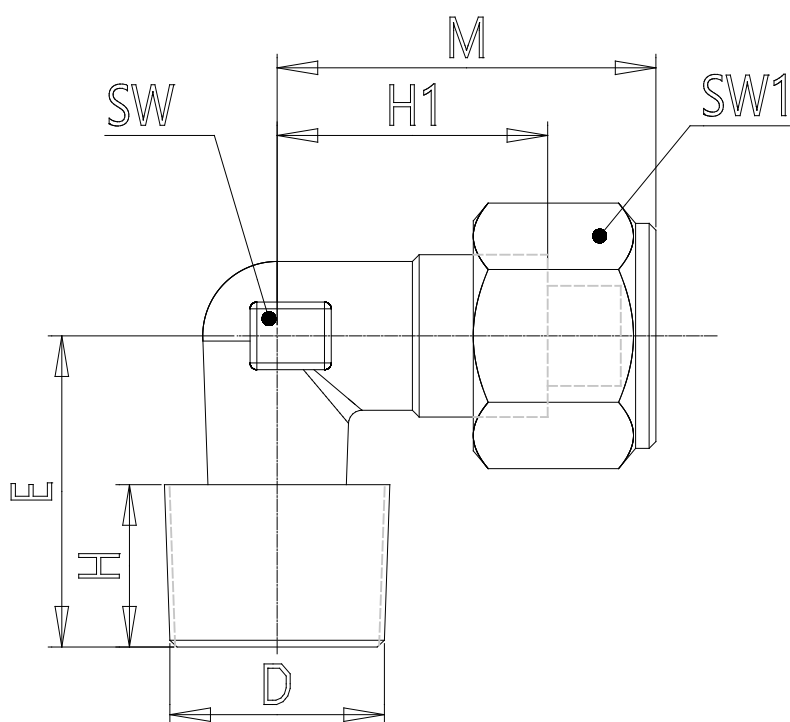

Mod. X1500 - Series X2000 fittings

Product code: X1500 8/6-3/8

Datasheet creation date: 10/03/2025 08:54

Check the most updated document online [click here](#)

TECHNICAL DATA

Mod.	X1500 8/6-3/8
------	---------------

Mod. X1500 - Series X2000 fittings

Product code: X1500 8/6-3/8

DIMENSIONS

Tube	8/6
D	R3/8
E (mm)	24.5
H (mm)	12.0
H1 (mm)	19.5
M (mm)	28.0
SW (mm)	14
SW1 (mm)	14