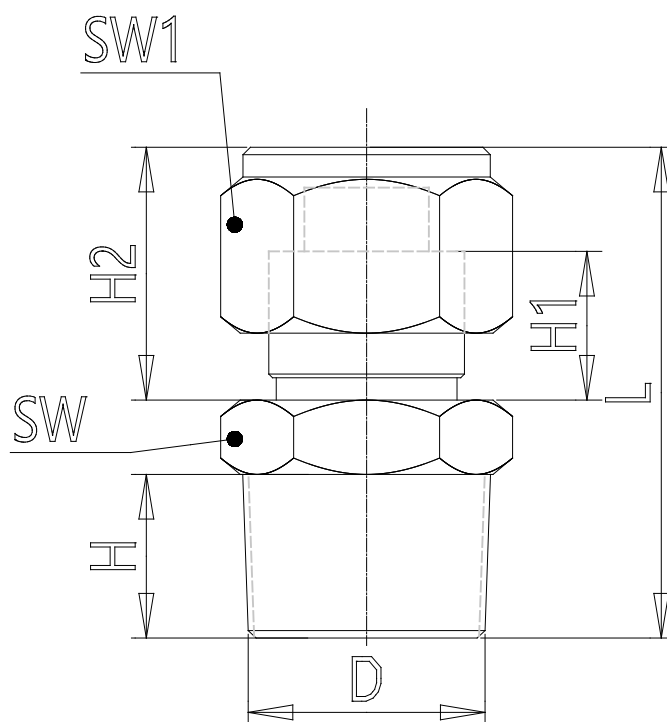

## Mod. X1510 - Series X2000 fittings

Product code: X1510 12/10-1/4

Datasheet creation date: 10/03/2025 08:54

Check the most updated document online [click here](#)

### ■ TECHNICAL DATA

Mod.	X1510 12/10-1/4
------	-----------------

## Mod. X1510 - Series X2000 fittings

Product code: X1510 12/10-1/4

### DIMENSIONS

Tube	12/10
D	R1/4
H (mm)	11.0
H1 (mm)	9
H2 (mm)	18.0
L (mm)	34
SW (mm)	17
SW1 (mm)	19