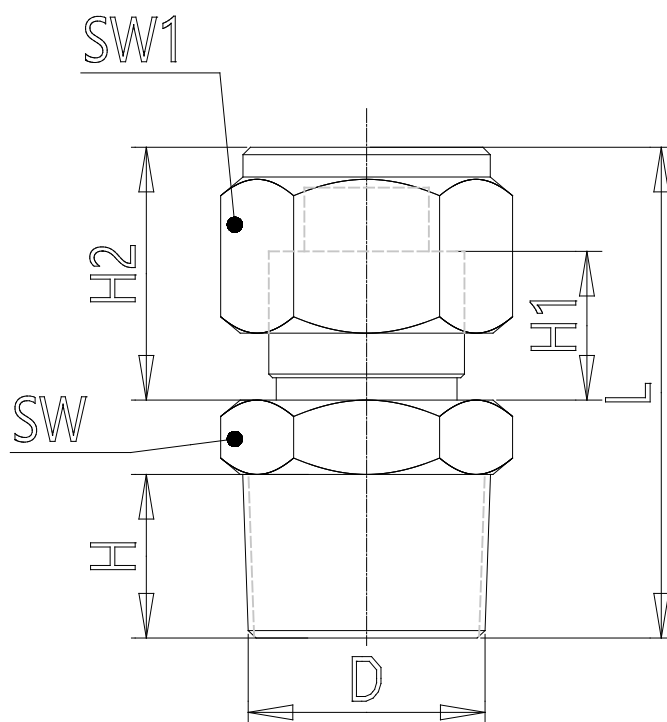

## Mod. X1510 - Series X2000 fittings

Product code: X1510 6/4-1/4

Datasheet creation date: 10/03/2025 08:54

Check the most updated document online [click here](#)

### ■ TECHNICAL DATA

|      |               |
|------|---------------|
| Mod. | X1510 6/4-1/4 |
|------|---------------|

## Mod. X1510 - Series X2000 fittings

Product code: X1510 6/4-1/4

### DIMENSIONS

|          |      |
|----------|------|
| Tube     | 6/4  |
| D        | R1/4 |
| H (mm)   | 10.0 |
| H1 (mm)  | 8    |
| H2 (mm)  | 15.0 |
| L (mm)   | 31   |
| SW (mm)  | 14   |
| SW1 (mm) | 12   |