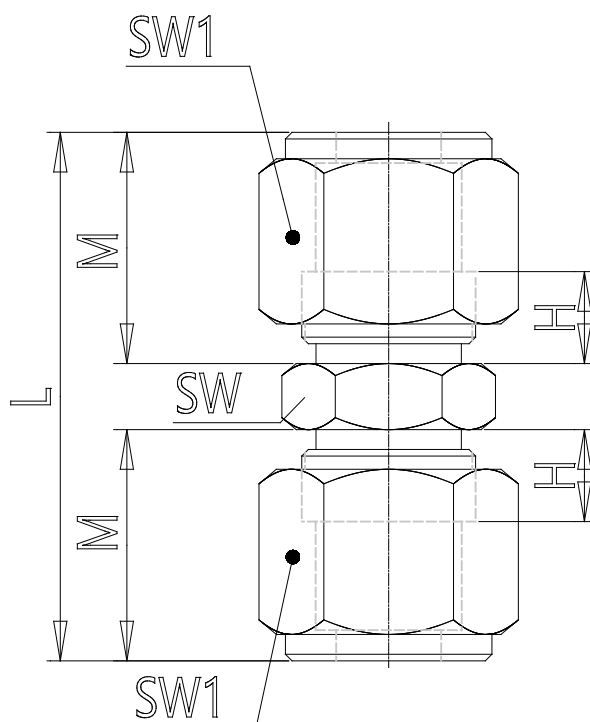

Mod. X1580 - Series X2000 fittings

Product code: X1580 10/8

Datasheet creation date: 10/03/2025 08:55

Check the most updated document online [click here](#)

■ TECHNICAL DATA

Mod.	X1580 10/8
------	------------

Mod. X1580 - Series X2000 fittings

Product code: X1580 10/8

DIMENSIONS

Tube	10/8
H (mm)	9
L (mm)	40
M (mm)	17.0
SW (mm)	14
SW1 (mm)	17