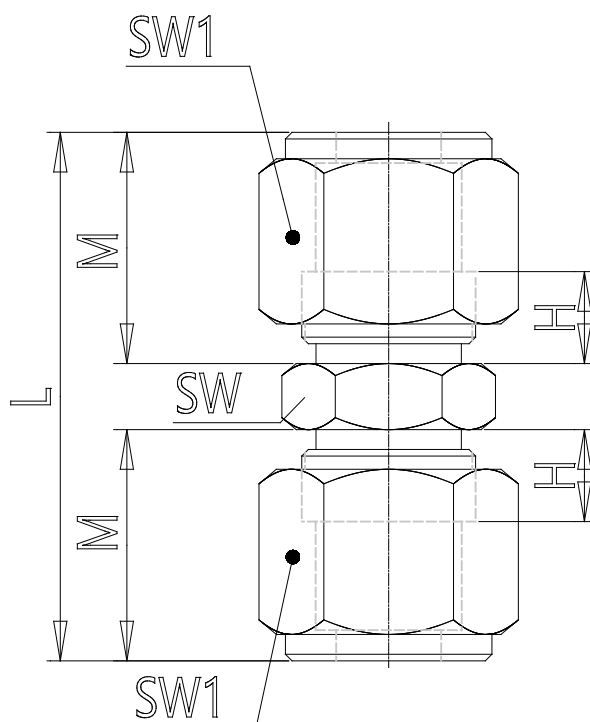

Mod. X1580 - Series X2000 fittings

Product code: X1580 12/10

Datasheet creation date: 10/03/2025 08:55

Check the most updated document online [click here](#)

■ TECHNICAL DATA

Mod.	X1580 12/10
------	-------------

Mod. X1580 - Series X2000 fittings

Product code: X1580 12/10

DIMENSIONS

Tube	12/10
H (mm)	9
L (mm)	43
M (mm)	19.0
SW (mm)	17
SW1 (mm)	19